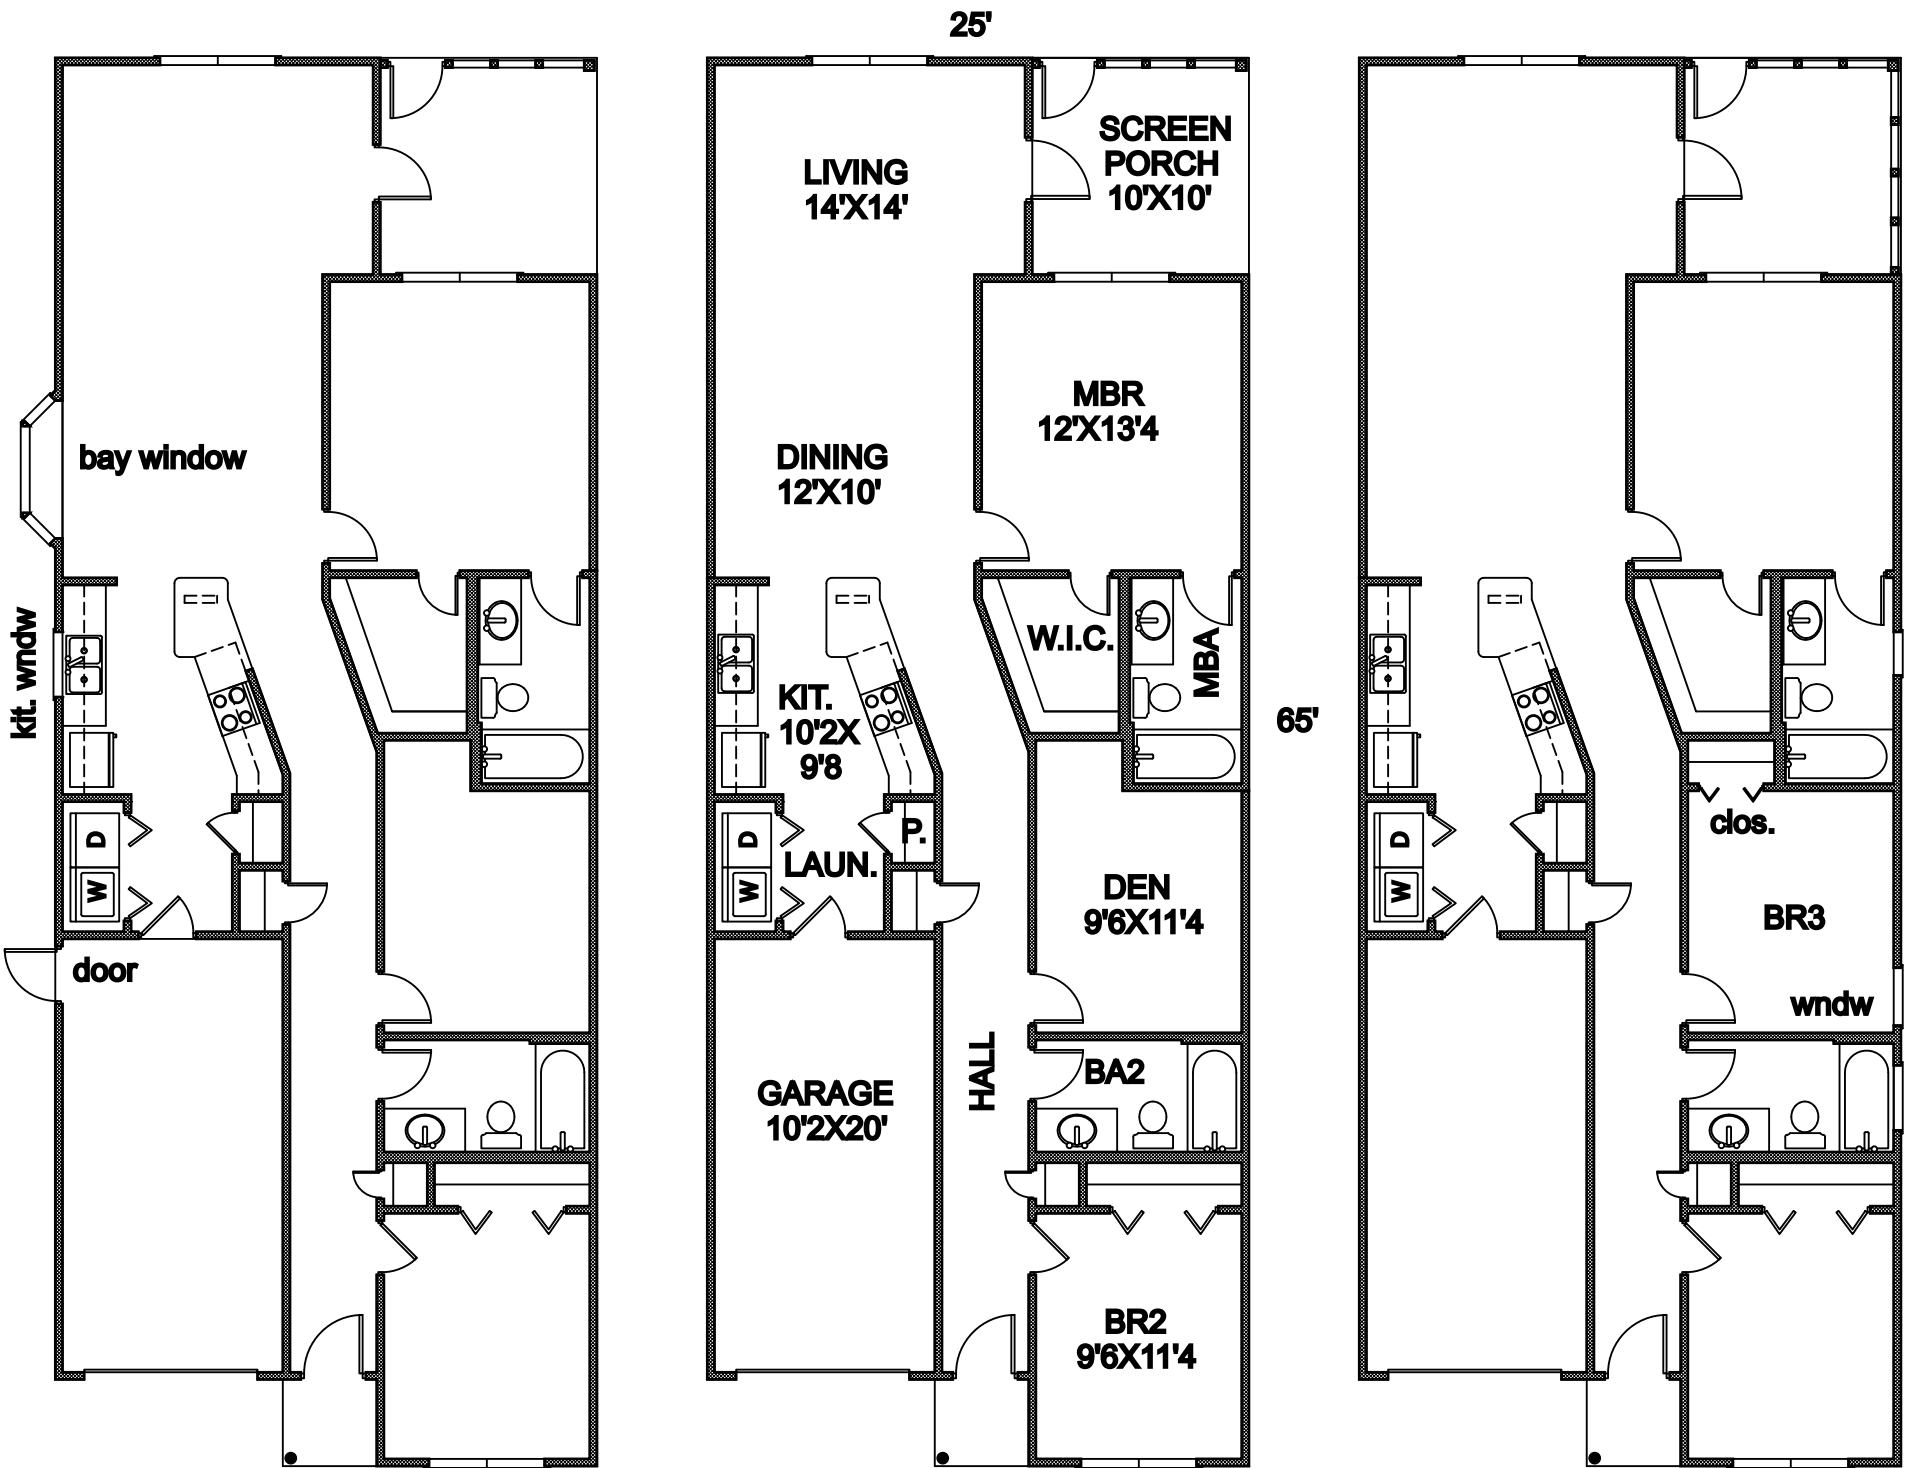

TOWN HOMES AT KIRKWOOD

LEFT END UNIT

MIDDLE UNITS

RIGHT END UNIT

ENLARGED REAR ELEVATION

GENERAL DESCRIPTION

HEATED AREA	1277 SF
GARAGE	200 SF
SCREEN PORCH	100 SF
TOTAL	1577 SQ. FT.